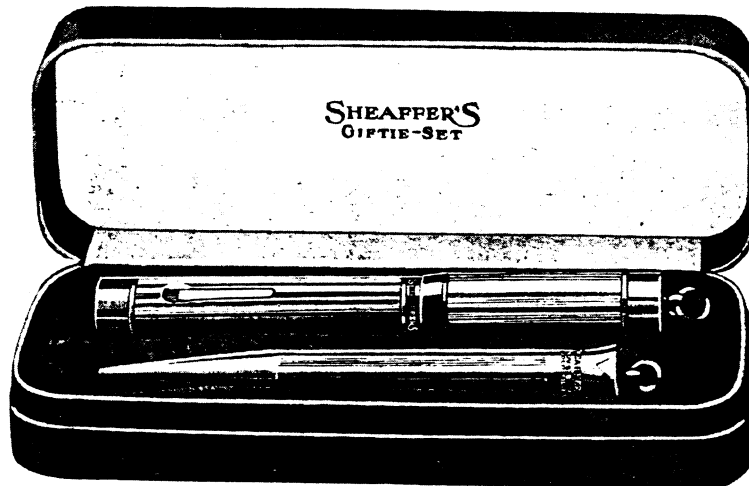

“Gifts That Last”

*Net—See Discount Sheet

Sheaffer's Giftie Sets

Regular length—pen five inches, pencil five inches

Set No.	Pcl. No.	Pcl. Price	Pen No.	Pen Price	Set Price
B3—BB—Sterling		\$ 3.50	26BC—Sterling	\$ 8.00	\$11.50
C3—CB—Yellow Gold Filled		4.00	36BC—Yellow Gold Filled	9.50	13.50
G3—GB—Green Gold Filled		4.50	38BC—Green Gold Filled	10.00	14.50
*D3—DB—Solid Green Gold		18.00	366BC—Solid Green Gold	35.00	50.00